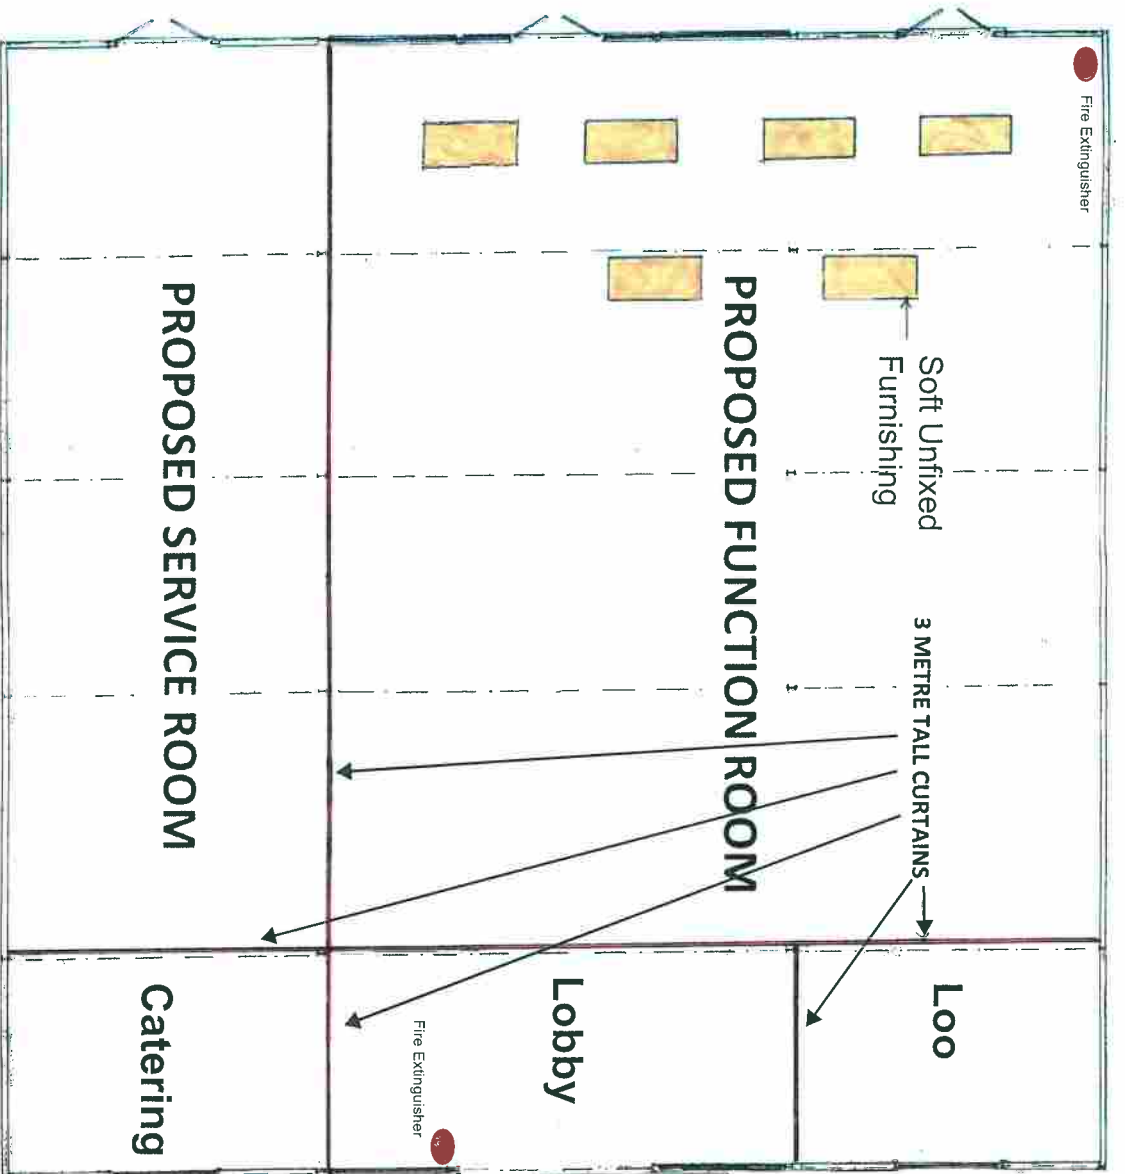

SCALE 1 : 500

Ordinance Survey © Crown Copyright 2017. All rights reserved. Licence number 10002312. Printed Scale - 1:500

ILLUSTRATIVE LAYOUT PLAN

NEW SLIDING DOOR
TO EXISTING OPENING

FLOOR PLAN
AS PROPOSED

SCALE 1 : 100 @ A3

SCALE 1 : 2500